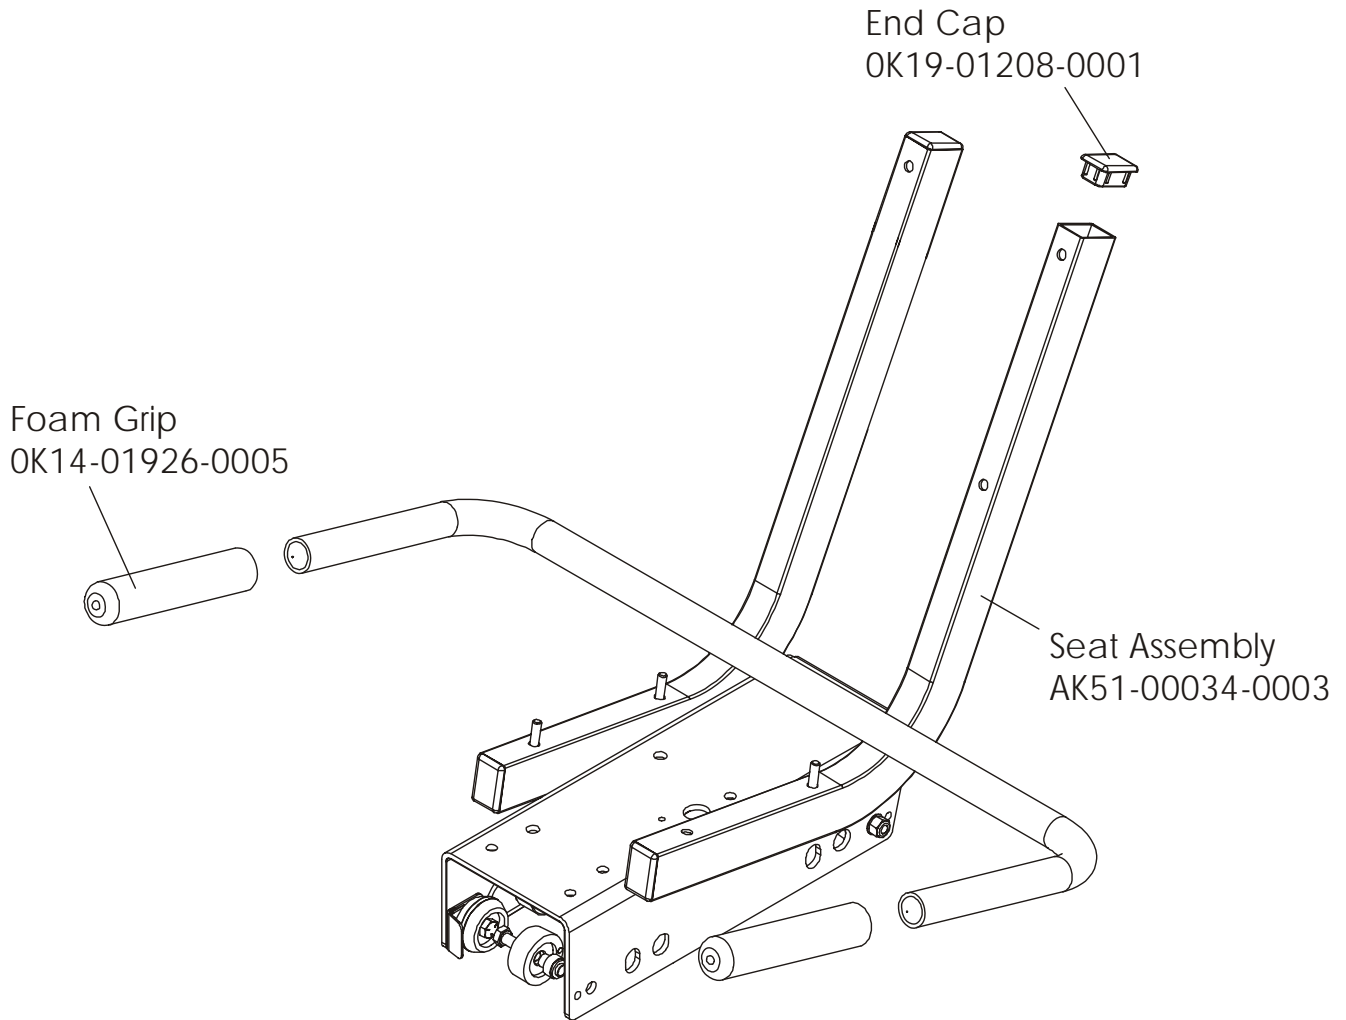

ARCTIC SILVER 90RW
Seat Assembly

90RW-0XXX-02
S/N CCK100000 and UP